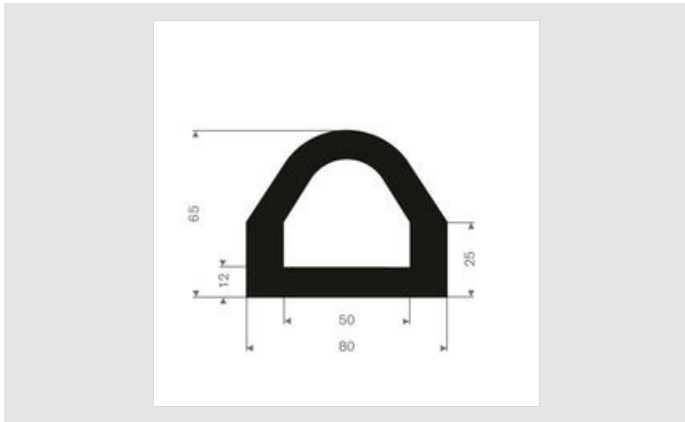

21508065

Qualité	SBR/EPDM
Epaisseur	65,00mm
Largeur	80mm
Longueur	5000mm
Coloris	Noir

Application:

- Agriculture - Automotive - Commercial Vehicles - Construction -
- Gardens & Playgrounds - Machine Manufacturers -
- Marine Solutions - Warehouse Design